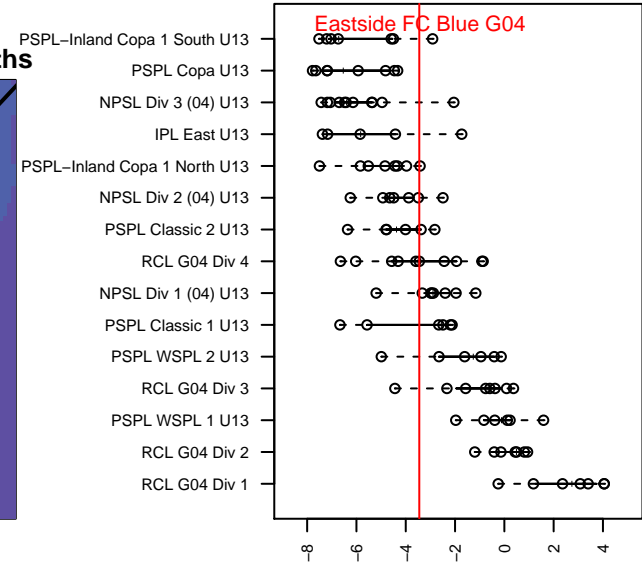

**attack and defense rating
relative to others at age
and all opponents in last 13 months**