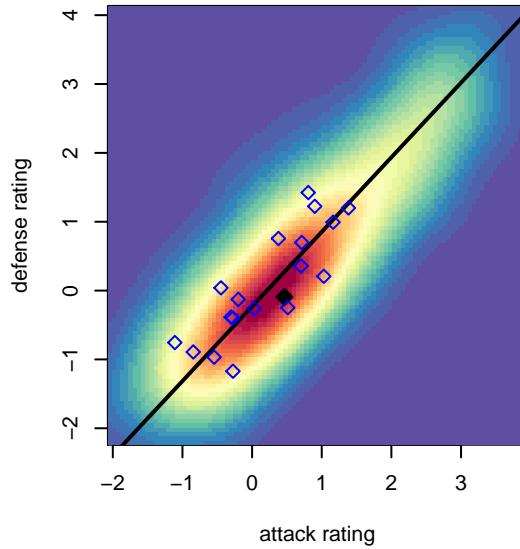

**attack and defense rating
relative to others at age
and all opponents in last 13 months**