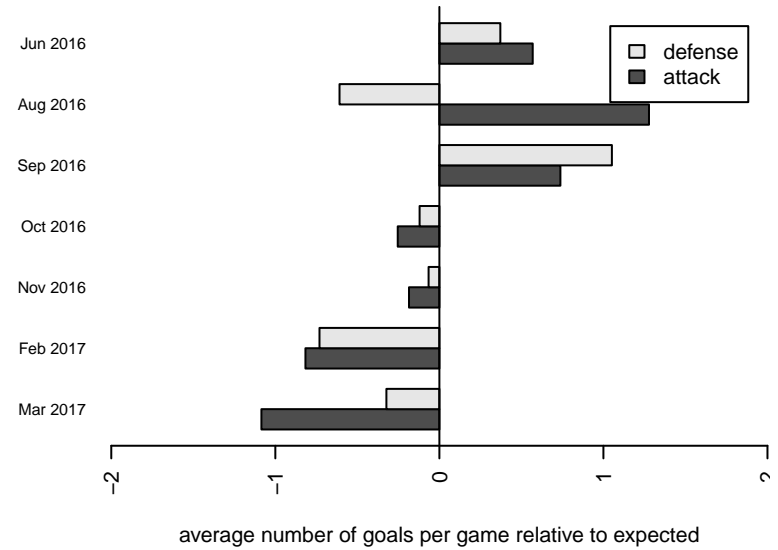

Performance relative to 13 month average