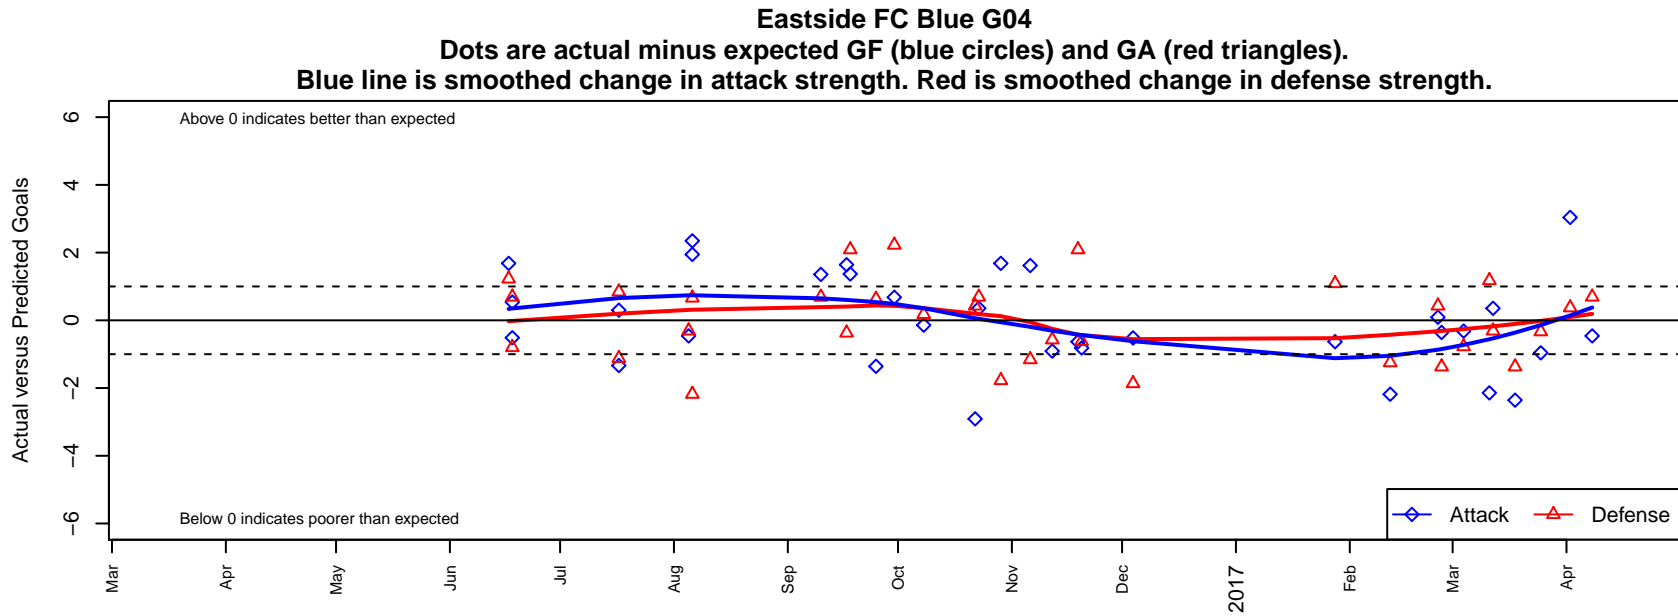

**attack and defense variance (black dot)
relative to other teams
and top 10 in region**

**attack and defense rating
relative to others at age
and all opponents in last 13 months**

Eastside FC Blue G04

Eastside FC
Preston, WA
G04 total strength=853
attack=1.59 defense=0.91
fall league = RCL G04 Div 4
spr league = Win RCL G04 Div 4

alt names used:
Eastside FC G04 Blue
Eastside FC G04 Blue
Eastside FC G04 Blue C
ECFC GU13 Blue
Eastside FC G04 Blue C
Eastside FC G04 Blue C

Venues played:
2016 Rainier Challenge Copa U13
2016 KITG GU13 Red
2016 Eastside FC Cup GU13
2016 RCL G04 Div 4
2016 Win RCL G04 Div 4
2016 WYS Presidents Cup G04 Division 2