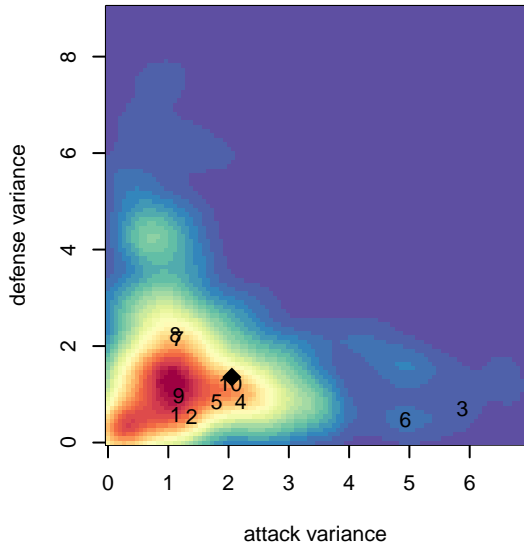

**attack and defense variance (black dot)
relative to other teams
and top 10 in region**